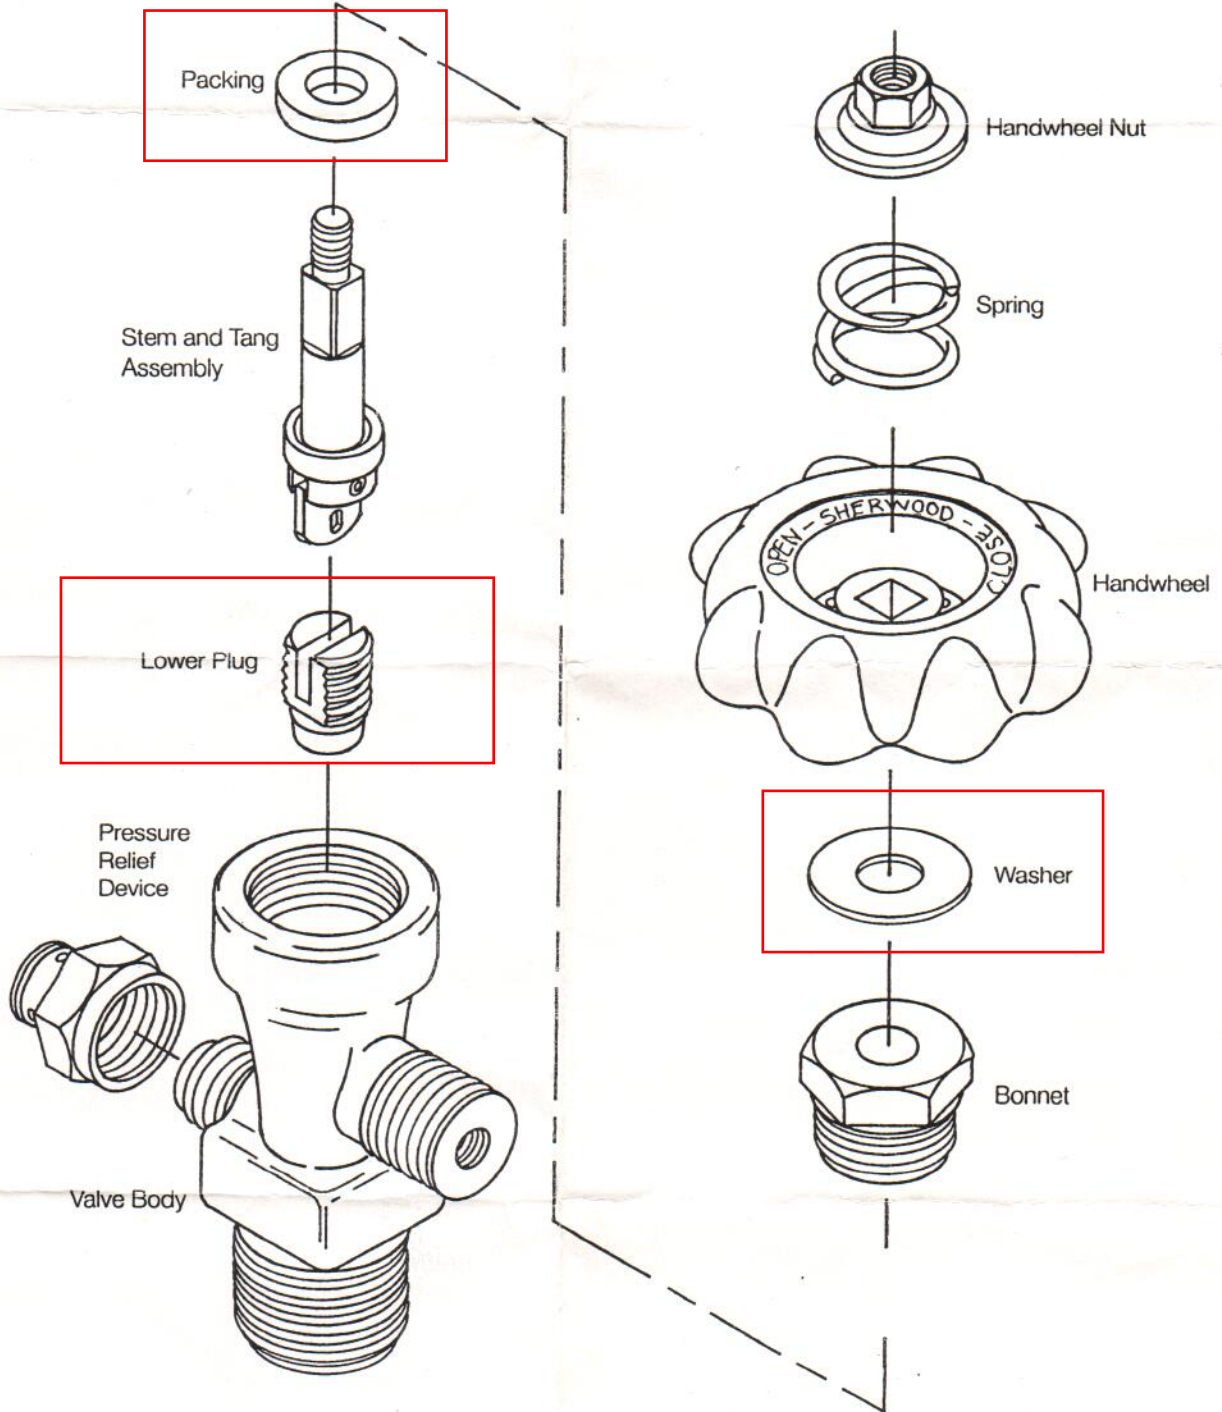

ITEMS SHOWN IN BOX ARE INCLUDED WITH KIT BOTTLE
1 x Packing
1 x Washer
1 x Lower Plug

**"TV" SERIES INDUSTRIAL AND CHROME
PLATED CYLINDER VALVES
REPAIR INSTRUCTIONS**

FIGURE 1.0 "TV" SERIES INDUSTRIAL AND CHROME PLATED CYLINDER VALVES